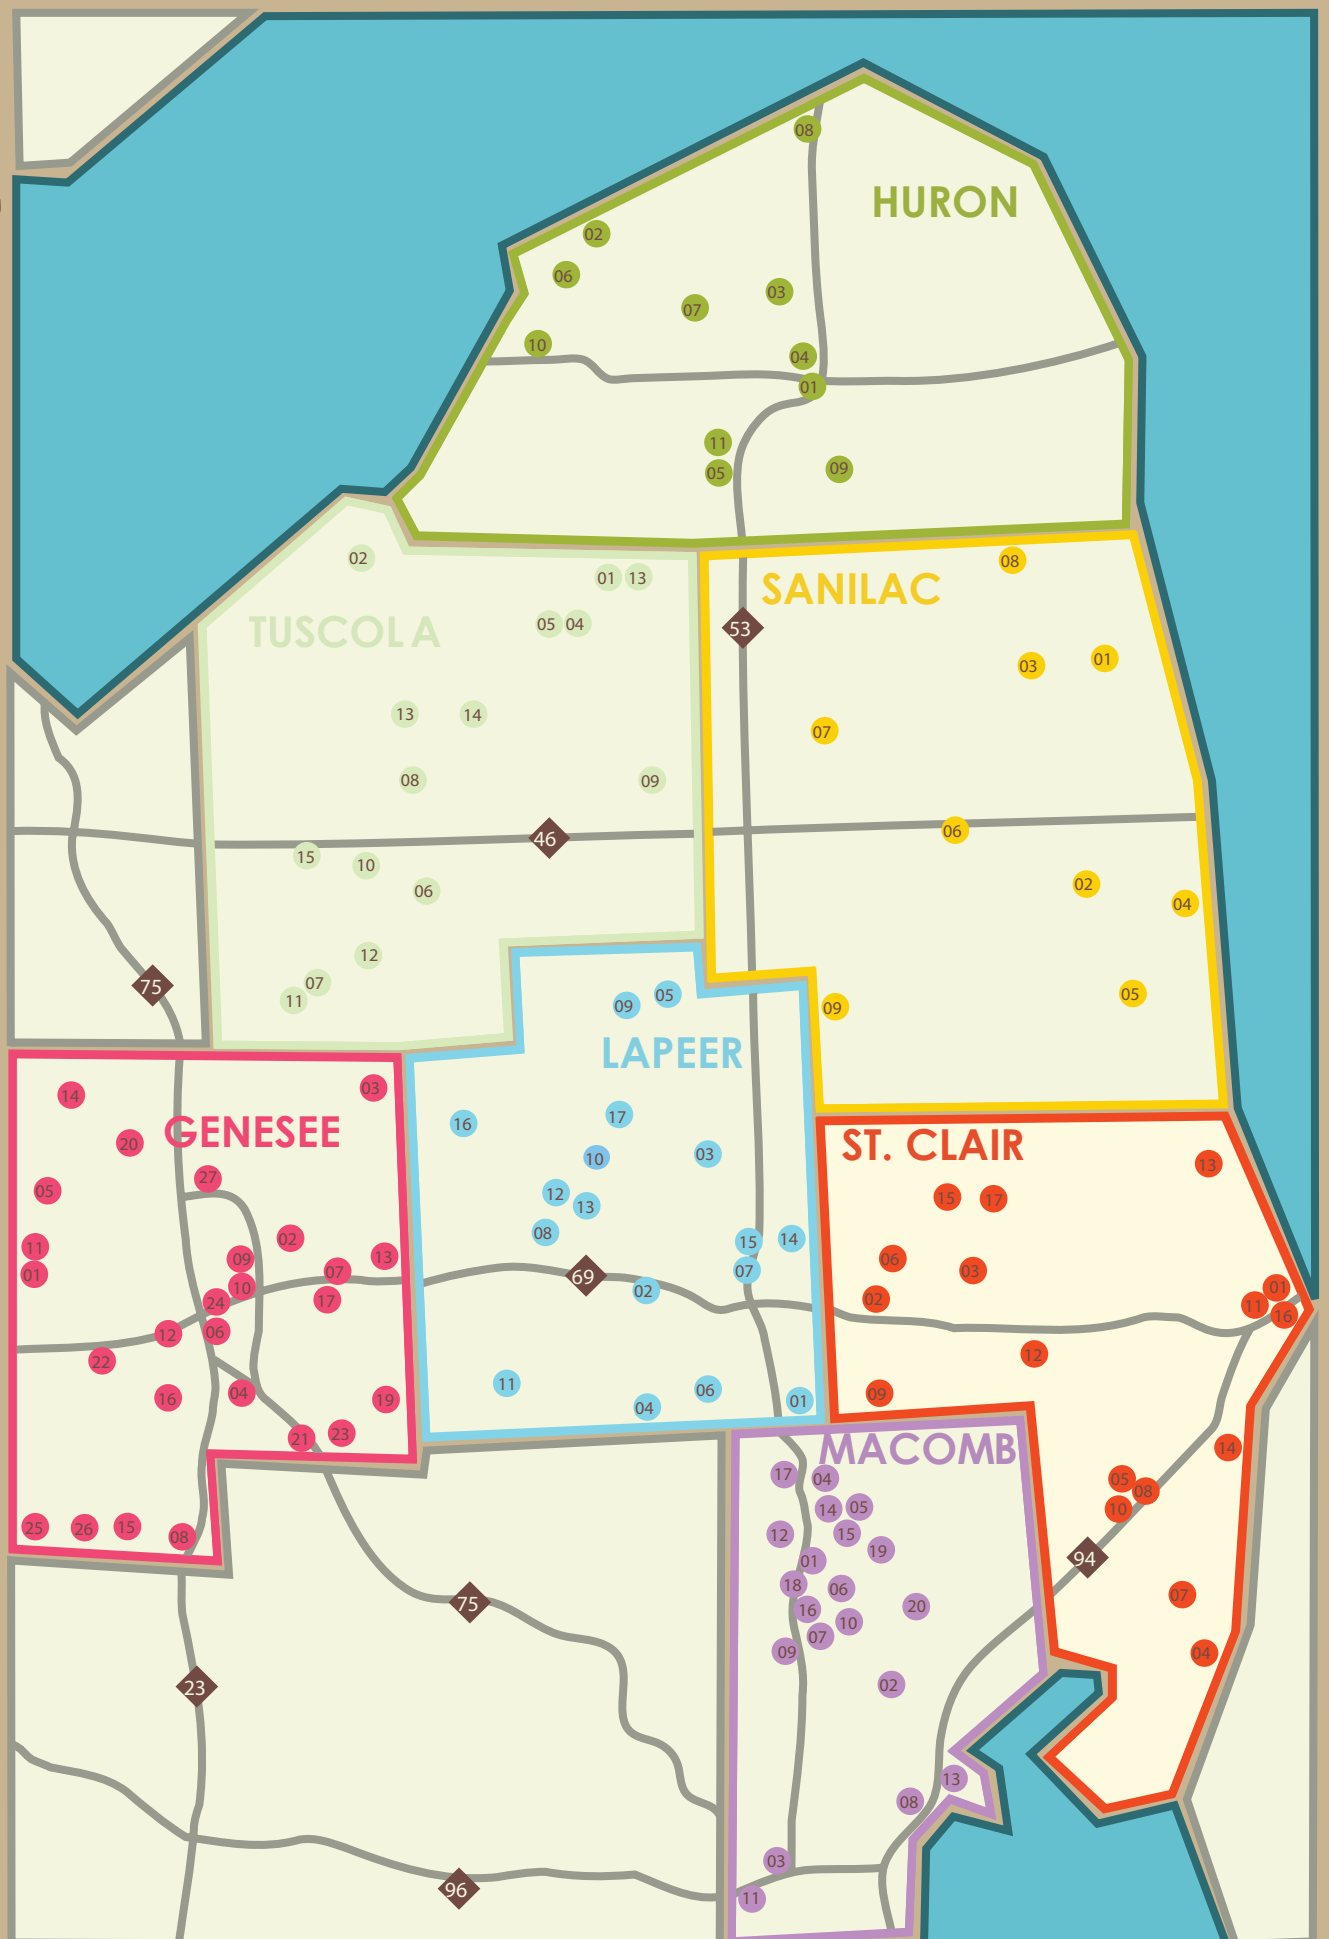

17. Verellen Orchards 🍷
63260 Van Dyke Rd.
Romeo, MI
586.752.2989

18. Westview Orchards & Adventure Farm 🍷
65075 Van Dyke Rd.
Washington, MI
866.986.4386

19. Wolcott Mill Metropark Farm Center 🍷
65775 Wolcott Rd.
Ray, MI
586.752.5932

20. Zensen Farm Market 🍷
22641 29 Mile Rd.
Ray, MI
586.557.2844

ST. CLAIR

01. St. Clair Garden Club 🍷
Pine Shores Golf Course
Parking Lot
St. Clair, MI
810.329.9358

02. Blueridge Blueberry Farm 🍷
16274 Donald Rd.
Capac, MI
810.395.2245

03. BST Orchard 🍷
12923 Imlay City Rd.
Emmett, MI
810.395.7527

04. Chris' Roadside Stand 🍷
8168 Marsh Rd.
Algonac, MI
810.794.2267

05. Country Cottage Primitives 🍷
7748 Trumble Rd.
Columbus, MI
810.329.6722

06. Falis Farm 🍷
15637 Nettney Rd.
Capac, MI
810.395.1711

07. Good-Natured Gardens 🍷
5074 Starville Rd.
China Twp., MI
810.765.5165

08. Govaere's Orange Barn Farm Market 🍷
7700 F.W. Moore Hwy.
Columbus, MI
586.727.5053

09. J and M Farm 🍷
16545 Bordman Rd.
Allenton, MI
810.798.3743 or
810.614.2954

10. Jen's Garden 🍷
8956 Puttygut Ln.
Casco, MI
586.822.0370

11. Jim Rankin Meats 🍷
4319 Lapeer Rd.
Port Huron, MI
810.984.1628

12. Little Portion Herb Farm and Greenhouse 🍷
2008 Kinney Rd.
Riley, MI
810.384.6700

13. Marvin's Garden 🍷
5385 Burtch Rd.
Jeddo, MI
810.327.2691

14. St. Clair Club Farmer's Market 🍷
St. Clair, MI
810.239.9358

15. Sunny Fields Botanical Park. 🍷
5444 Welch Rd.
Emmett, MI
810.387.2765

16. Vantage Point Farmer's Market 🍷
51 Water St.
Port Huron, MI
810.966.3488

17. Wiegand Orchards 🍷
11036 Metcalf Rd.
Brockway, MI
810.387.2526

SANILAC

01. Arnold Apiaries 🍷
3825 Loree Rd.
Deckerville, MI
810.376.8323

02. Bingles Berry Farm 🍷
3730 Marlette Rd.
Crowell, MI
810.633.9338

03. Kritzman's Berry Farm 🍷
2194 Brush St.
Deckerville, MI
810.376.3045

04. Moeller's Apple Orchard 🍷
6927 Aitken Rd.
Lexington, MI
810.359.7071

05. O'Hair Farms 🍷
4921 Sheridan Line Rd.
Crowell, MI
810.404.4783 or
810.679.4783

06. Sandusky Farmer's Market 🍷
W. Sanilac & Wash.
Sandusky, MI
810.648.2706

07. The Garden Gate 🍷
4324 Mushroom Rd.
Snover, MI
810.672.9905

08. Wellin Meat Packing Inc. 🍷
8678 Fifth St.
Minden City, MI
989.864.8888 or
989.864.8328

09. ZM3 Farm 🍷
8641 Brooks Rd.
Brown City, MI
810.346.2249

TUSCOLA

01. Battel's Sugar Bush 🍷
7964 Daus Rd.
Cass City, MI
989.872.2621

02. Bayside Beef LLC 🍷
7066 Unionville Rd.
Unionville, MI
989.553.6328

03. Caro Farmer's Mkt. 🍷
157 N. State St.
Caro, MI
989.673.5211 or
989.673.6996

04. Cass City Farmer's Market 🍷
Cass City, MI
989.872.2911

05. Erla's Inc. 🍷
6233 W. Church St.
Cass City, MI
989.872.2191

06. Four Barns Farms 🍷
7185 Fostoria Rd.
Mayville, MI
989.843.7687

07. Goat Gate Farm 🍷
10210 Willard Rd.
Millington, MI
989.871.2971

08. Grice's Tree Farm and Nursery LLC 🍷
2560 Mertz Rd.
Caro, MI
989.672.8733

09. Hampshire Farms & Bakery 🍷
7300 Legg Rd.
Kingston, MI
989.827.9016

10. Lawrence Farms 🍷
10130 Vassar Rd.
Millington, MI
989.871.2060

11. Parker's Orchard 🍷
8355 Oak Rd.
Millington, MI
989.871.3031

12. Polega's Market 🍷
6480 Bay City
Forestville Rd.
Cass City, MI
989.872.3348

13. Vandermark's Market 🍷
1478 E. Caro Rd.
Caro, MI
989.670.7414

14. Vassar Farmer's Market 🍷
287 E. Huron Ave.
Vassar, MI
989.693.6375

FARM TYPE

- **Meat/Poultry** 🍷
- **Produce** 🍷
- **Dairy** 🍷
- **Organic** 🍷
- **Winery** 🍷
- **U-pick** 🍷
- **Roadside Stand** 🍷
- **Farmer's Market** 🍷
- **Other** 🍷